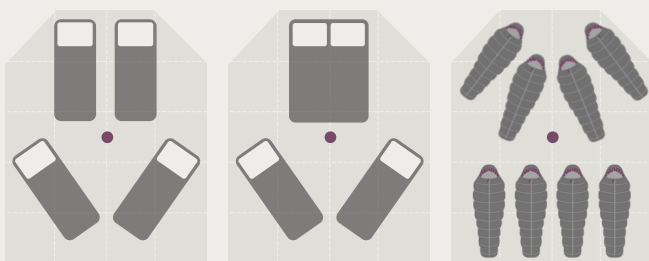

BOUTIQUE CAMPING

THE TUCANA TENT

- Single & Double Door -

Model: Tucana	Packing size	Weight	Tent Material	Groundsheet Material	Area To Erect	N. Of Pegs / Guy Ropes
Single Door Canvas Lite	95x30x32cm	36.4kg	200gsm Polycotton	420g PVC Ripstop - Beige	Min. 9.2m x 6m	24/12
Single Door Canvas	95x35x35cm	39kg	285gsm Polycotton	480g PVC Ripstop - Beige	Min. 9.2m x 6m	24/12
Double Door Canvas	95x38x38cm	51kg	285gsm Polycotton	480g PVC Ripstop - Beige	Min. 9.2m x 6m	32/14

EXAMPLE LIVING AREAS

TUCANA - SINGLE DOOR

Sleeping Bags

TUCANA - DOUBLE DOOR

Sleeping Bags