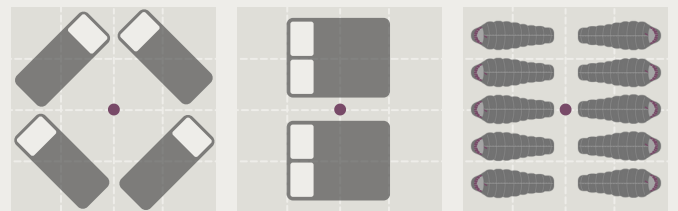

BOUTIQUE CAMPING

THE TUCANA TENT

- Single & Double Door -

Model: Tucana	Packing size	Weight	Tent Material	Groundsheet Material	Area To Erect	N. Of Pegs / Guy Ropes
Single Door Canvas Lite	95x30x32cm	36.4kg	200gsm Polycotton	420g PVC Ripstop - Beige	Min. 9.2m x 6m	24/12
Single Door Canvas	95x35x35cm	39kg	285gsm Polycotton	480g PVC Ripstop - Beige	Min. 9.2m x 6m	24/12
Double Door Canvas	95x38x38cm	51kg	285gsm Polycotton	480g PVC Ripstop - Beige	Min. 9.2m x 6m	32/14

EXAMPLE LIVING AREAS

TUCANA - SINGLE DOOR

Sleeping Bags

TUCANA - DOUBLE DOOR

Sleeping Bags